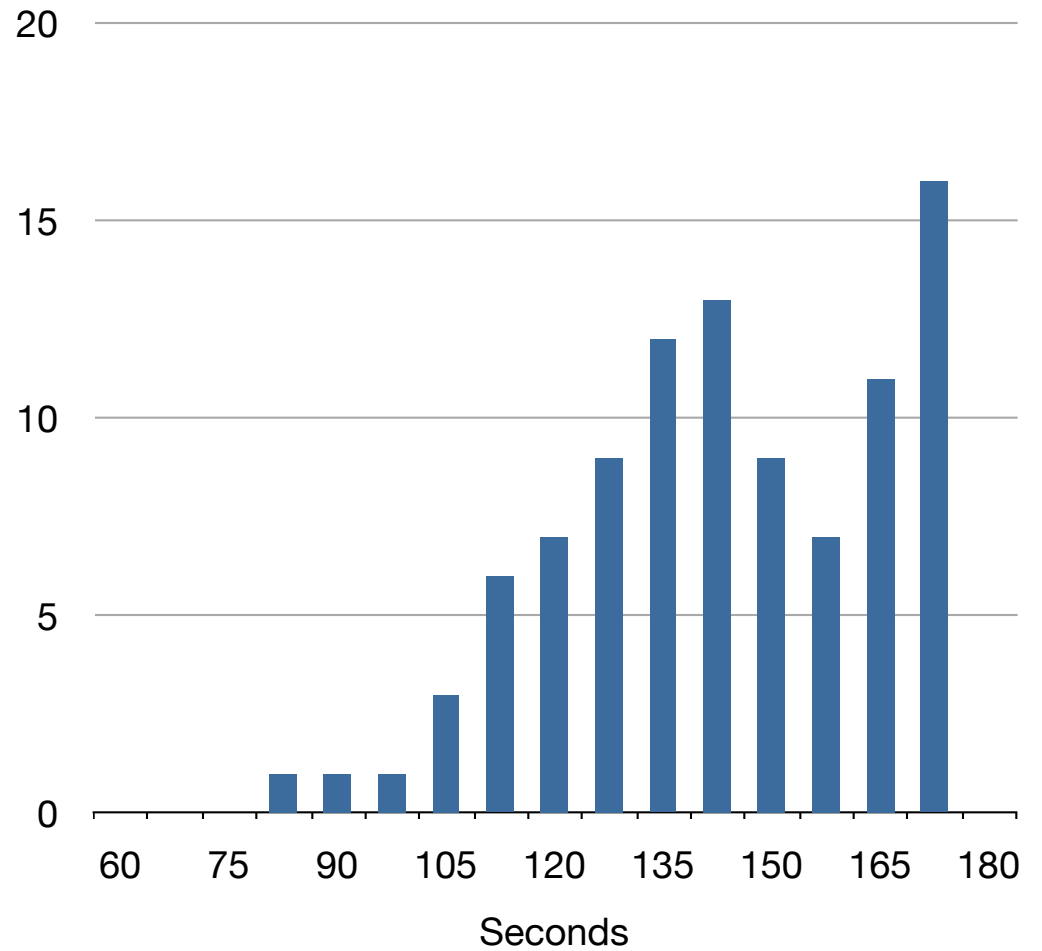

	Seconds	Count
< 0:45	60.0	0
0:45 - 1:00	67.5	0
1:00 - 1:15	75.0	0
1:15 - 1:30	82.5	1
1:30 - 1:45	90.0	1
1:45 - 2:00	97.5	1
2:00 - 2:15	105.0	3
2:15 - 2:30	112.5	6
2:30 - 2:45	120.0	7
2:45 - 3:00	127.5	9
3:00 - 3:15	135.0	12
3:15 - 3:30	142.5	13
3:30 - 3:45	150.0	9
3:45 - 4:00	157.5	7
4:00 - 4:15	165.0	11
4:15 - 4:30	172.5	16
> 4:30	180.0	0
Num Students	96	
Mean in Seconds	143	

	Secs	1 Core	2 Core	4 Core	8 Core
< 0:45	60.0	0	0	0	0
0:45 - 1:00	67.5	0	0	0	0
1:00 - 1:15	75.0	0	0	0	0
1:15 - 1:30	82.5	1	1	1	0
1:30 - 1:45	90.0	1	2	1	3
1:45 - 2:00	97.5	1	6	0	0
2:00 - 2:15	105.0	3	3	2	1
2:15 - 2:30	112.5	6	0	0	0
2:30 - 2:45	120.0	7	1	1	1
2:45 - 3:00	127.5	9	1	1	0
3:00 - 3:15	135.0	12	0	0	0
3:15 - 3:30	142.5	13	0	1	0
3:30 - 3:45	150.0	9	1	0	0
3:45 - 4:00	157.5	7	0	0	0
4:00 - 4:15	165.0	11	0	0	0
4:15 - 4:30	172.5	16	0	0	0
> 4:30	180.0	0	0	0	0
Num Students		96	30	28	25
Total Students					83
Mean in Secs		143	104	110	99
Ideal Speedup		1.0	2.0	4.0	8.0
Actual Speedup		1.0	1.4	1.3	1.4