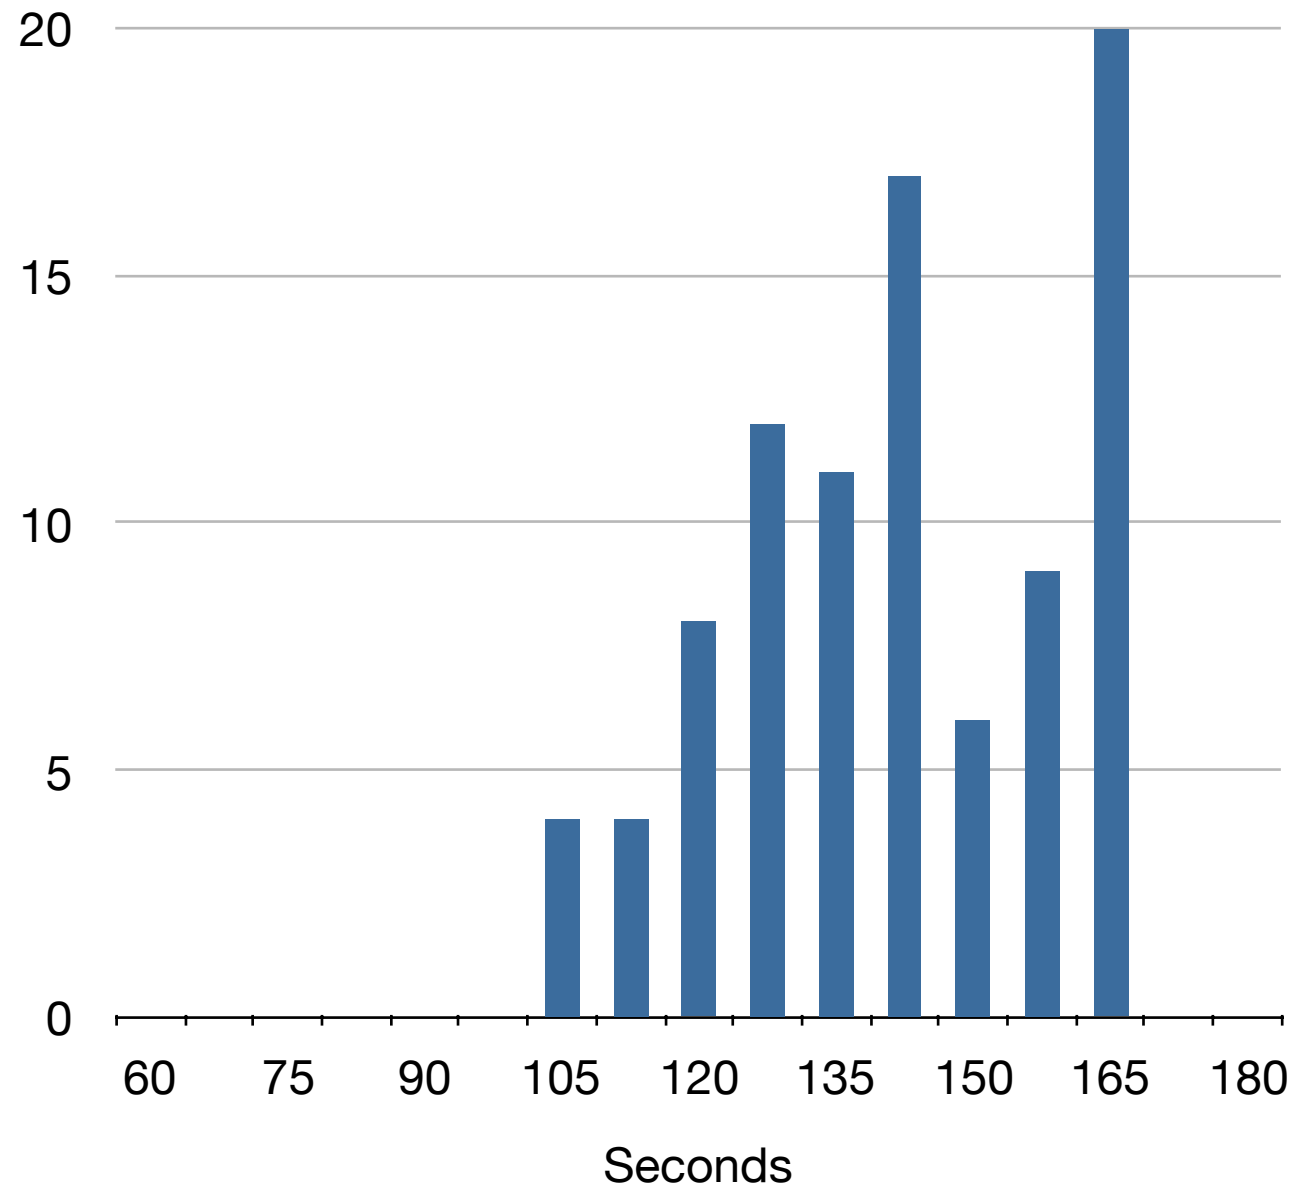

	Seconds	Count
< 0:45	60.0	
0:45 - 1:00	67.5	
1:00 - 1:15	75.0	
1:15 - 1:30	82.5	
1:30 - 1:45	90.0	
1:45 - 2:00	97.5	
2:00 - 2:15	105.0	4
2:15 - 2:30	112.5	4
2:30 - 2:45	120.0	8
2:45 - 3:00	127.5	12
3:00 - 3:15	135.0	11
3:15 - 3:30	142.5	17
3:30 - 3:45	150.0	6
3:45 - 4:00	157.5	9
4:00 - 4:15	165.0	20
4:15 - 4:30	172.5	
> 4:30	180.0	
Num Students	91	
Mean in Seconds	142	

	Secs	1 Core	2 Core	4 Core	8 Core
< 0:45	60.0	0			
0:45 - 1:00	67.5	0			
1:00 - 1:15	75.0	0			
1:15 - 1:30	82.5	0	3		
1:30 - 1:45	90.0	0	1		1
1:45 - 2:00	97.5	0	1	2	
2:00 - 2:15	105.0	4	3	1	1
2:15 - 2:30	112.5	4			
2:30 - 2:45	120.0	8	1	2	
2:45 - 3:00	127.5	12			1
3:00 - 3:15	135.0	11	2		1
3:15 - 3:30	142.5	17	1	1	
3:30 - 3:45	150.0	6			1
3:45 - 4:00	157.5	9		1	1
4:00 - 4:15	165.0	20			
4:15 - 4:30	172.5	0			
> 4:30	180.0	0			
Num Students		91	24	28	30
Total Students					82
Mean in Secs		142	107	120	128
Ideal Speedup		1.0	2.0	4.0	8.0
Actual Speedup		1.0	1.3	1.2	1.1